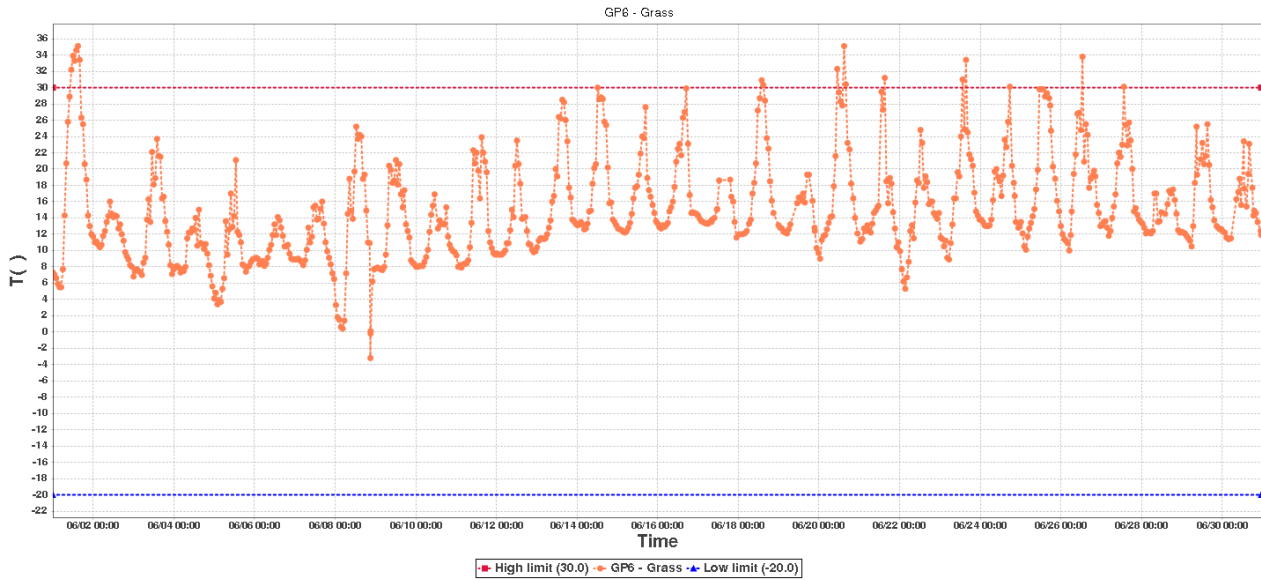

## Device Information

Device ID:	50963466130496808682	Device SUB-ID:	0
Device Name:	GroundProbe-3	Device Model:	RCW-600WiFi

## Description:

Hours to monitor: 719.0

## GP5 - ConcreteSummary

High limit:	30.0	Start Time:	2020/06/01 00:03:06(GMT+00:00)
Low limit:	-20.0	End Time:	2020/06/30 23:09:22(GMT+00:00)
Max:	38.4	Data Points:	699
Min:	-0.8		
Average:	15.3		

## GP6 - GrassSummary

High limit:	30.0	Start Time:	2020/06/01 00:03:06(GMT+00:00)
Low limit:	-20.0	End Time:	2020/06/30 23:09:22(GMT+00:00)
Max:	35.1	Data Points:	699
Min:	-3.2		
Average:	15.0		

Data List