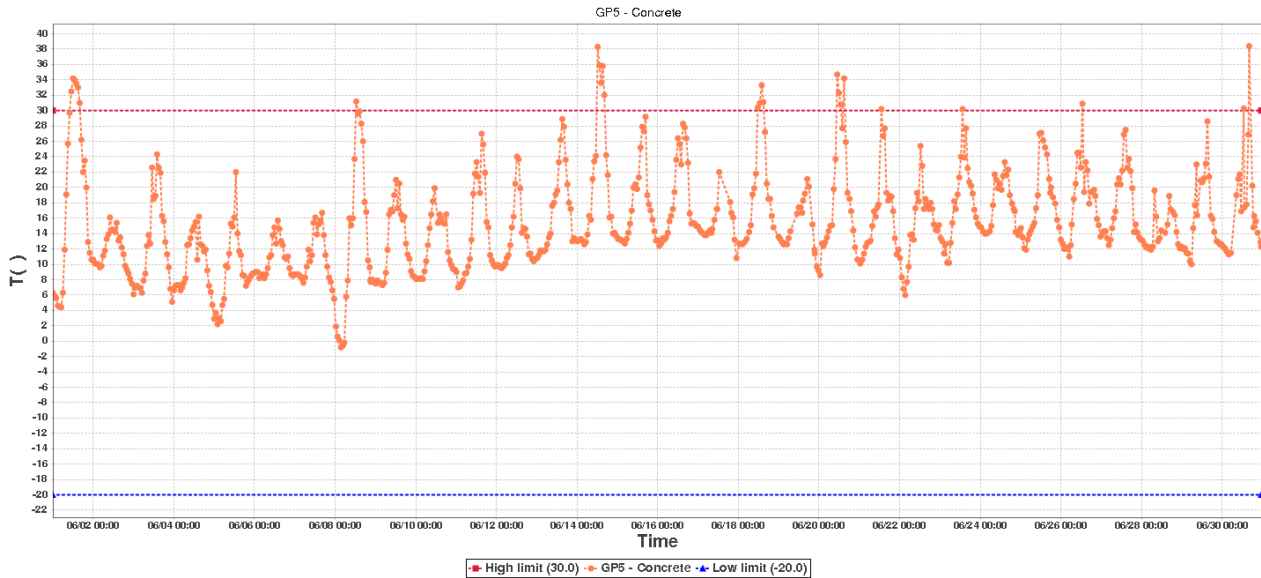

## Device Information

Device ID:	50963466130496808682	Device SUB-ID:	0
Device Name:	GroundProbe-3	Device Model:	RCW-600WiFi

## Description:

Hours to monitor: 719.0

## GP5 - ConcreteSummary

High limit:	30.0	Start Time:	2020/06/01 00:03:06(GMT+00:00)
Low limit:	-20.0	End Time:	2020/06/30 23:09:22(GMT+00:00)
Max:	38.4	Data Points:	699
Min:	-0.8		
Average:	15.3		

## GP6 - GrassSummary

High limit:	30.0	Start Time:	2020/06/01 00:03:06(GMT+00:00)
Low limit:	-20.0	End Time:	2020/06/30 23:09:22(GMT+00:00)
Max:	35.1	Data Points:	699
Min:	-3.2		
Average:	15.0		

Data List